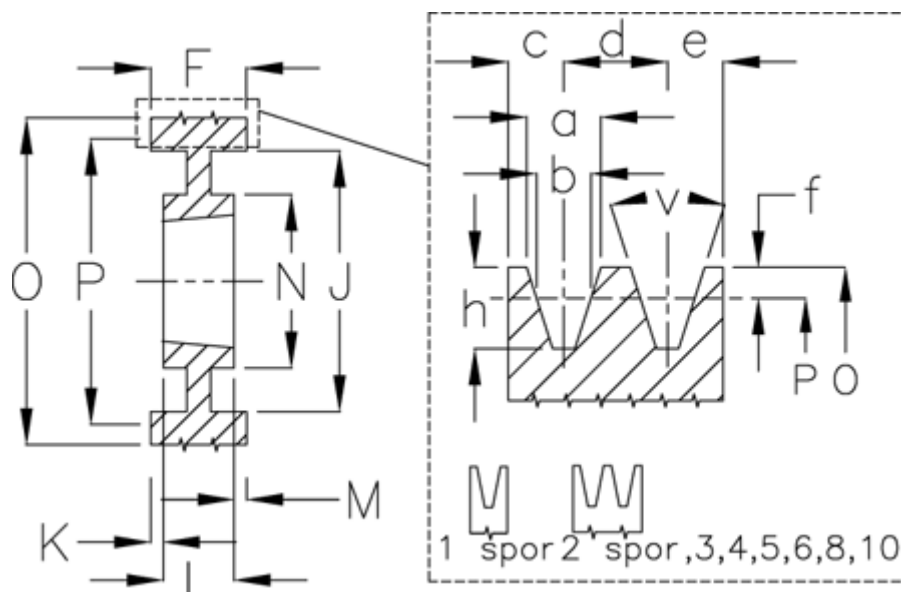

Article number: 604111033506

Description: V-belt pulley SPB 335/6 TL3535

## Measures

a	= 16.3	F	= 120	Number of grooves	= 6
b	= 14.0	For bush	= 3535	O	= 342.0
Bush $\varnothing$ max	= 90	h	= 17.5	P	= 335
c	= 12.5	J	= 292	Type	= SPB
d	= 19.0	K	= 15,5	v (degrees)	= 38
e	= 12.5	L	= 89		
E	= 25	m	= 15,5		
f	= 3.5	N	= 175		